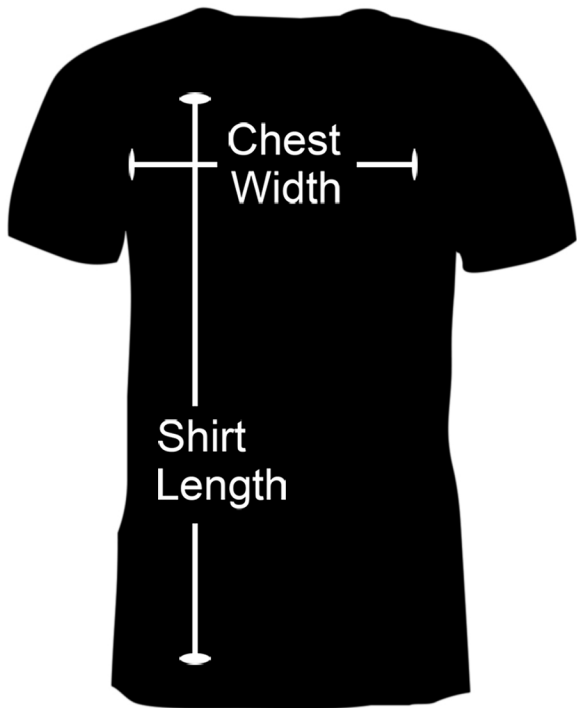

Kids Classic Tee

Size tolerance = 1 inch

| Size | Shirt Length | Chest Width |
|------|--------------|-------------|
| XS | 19in | 15in |
| S | 21in | 16in |
| M | 23in | 17in |
| L | 25in | 18in |
| XL | 27in | 19in |