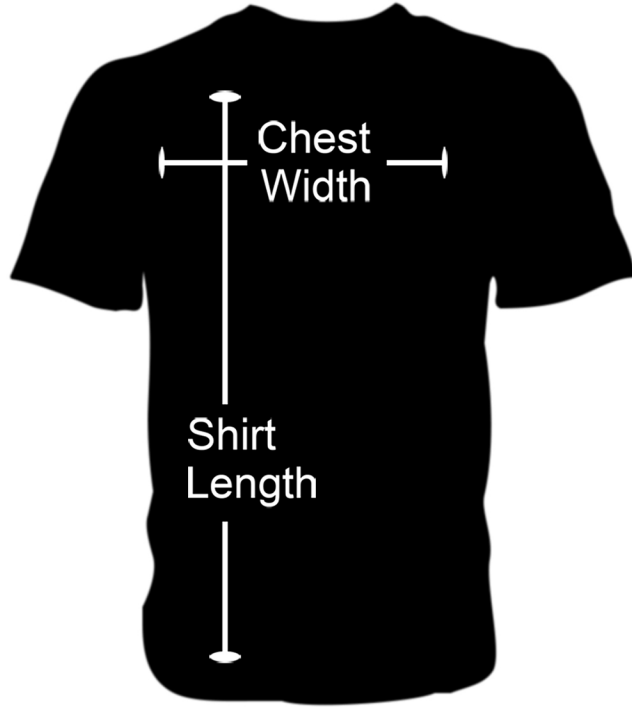

Classic Tee

Size

Shirt Length

Chest Width

S

28in

18in

M

29in

20in

L

30in

22in

XL

31in

24in

2XL

32in

26in

3XL

33in

28in

4XL

34in

30in

5XL

35in

32in