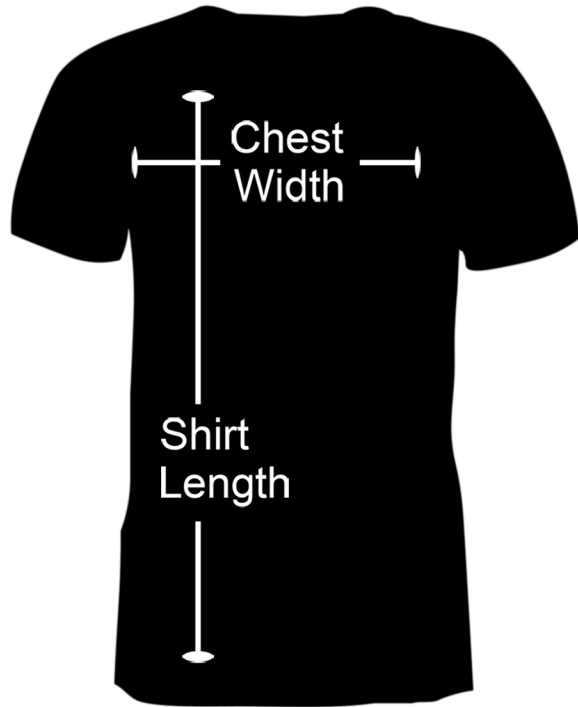

Toddler Classic Tee

Size tolerance = 1 inch

Size

Shirt Length

Chest Width

2T

15in

12in

3T

16in

13in

4T

17in

14in

5/6

18in